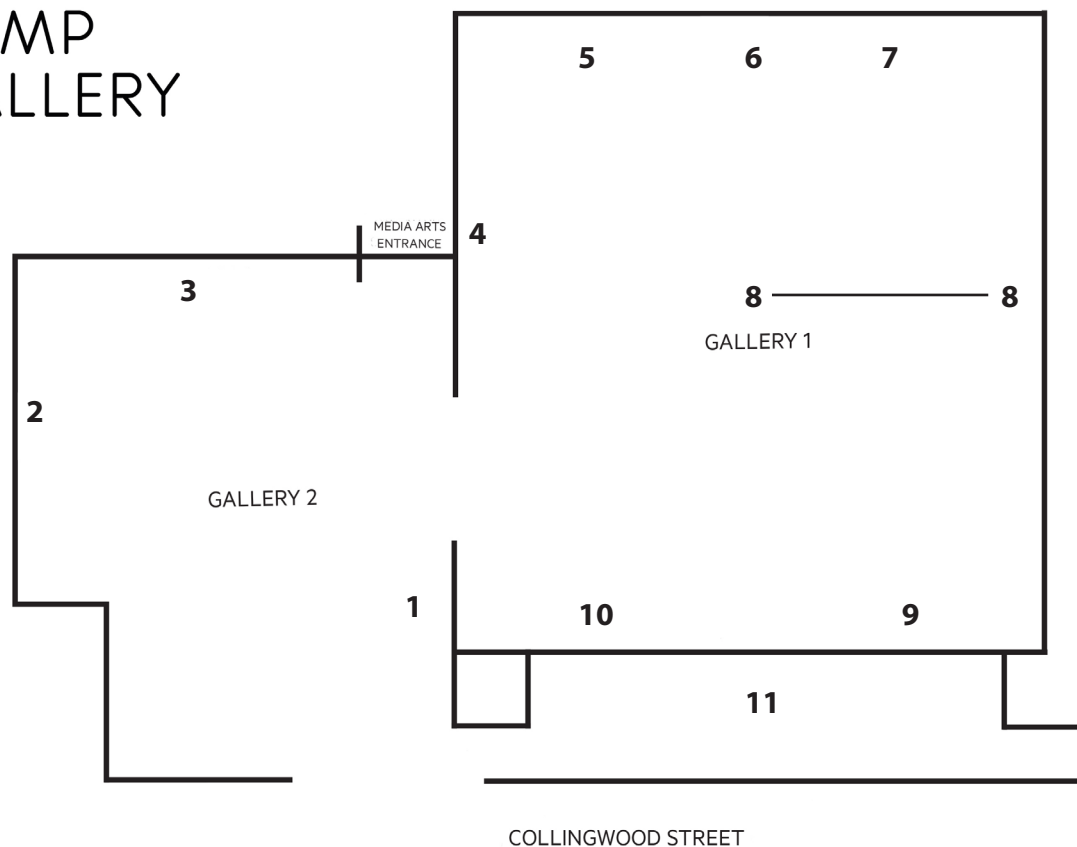

Ārai

Margaret Aull / Zena Elliott / Aimee Ratana

16 Mar - 5 Apr, 2018

Opening preview: Thur 15 Mar, 4:30 - 6:30pm

Artist talk: Wed 28 Mar, 1 - 2pm

RAMP GALLERY

Works List:

Gallery 2

1. Aimee Ratana - *Whāwhāki*, digital photographic print (2018)
2. Margaret Aull - *Rongo*, acrylic on board (2018)
3. Zena Elliott - *Mākurakura*, acrylic on canvas (2018)

Gallery 1

4. Aimee Ratana - *Maumahara*, digital photographic print (2018)
5. Margaret Aull - *Marae*, acrylic on board (2018)
6. Zena Elliott - *Kirihuna*, acrylic on canvas (2018)
7. Margaret Aull - *Roa*, acrylic on board (2018)
8. Aull, Elliott, Ratana - *Maara*, native wood and local soil (2018)
9. Zena Elliott - *Tuwhiri*, acrylic on canvas (2018)
10. Aimee Ratana - *Haumanu*, digital photographic print (2018)

Window

11. Aimee Ratana - *Rautawa*, digital print on vinyl (2018)